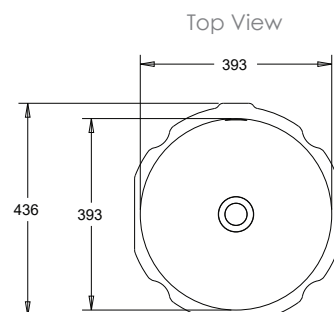

No

Waste Size:

32mm

Waste Supplied:

Yes - 32/40mm  
with chrome pop-up waste  
(white solid surface cap option available)

Weight:

5.5kg

Bowl Capacity:

8L

Side View

Dimensions are shown in millimetres. Due to the handcrafted nature of Omvivo products measurements are subject to a +/- 5mm manufacturing tolerance.