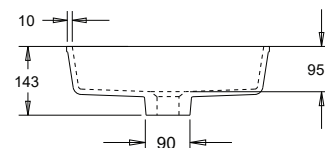

No

Waste Size:

32mm

Waste Supplied:

Yes - 32/40mm  
with chrome pop-up waste  
(white solid surface cap option available)

Weight:

5.5kg

Bowl Capacity:

8L

Side View

Dimensions are shown in millimetres. Due to the handcrafted nature of Omvivo products measurements are subject to a +/- 5mm manufacturing tolerance.