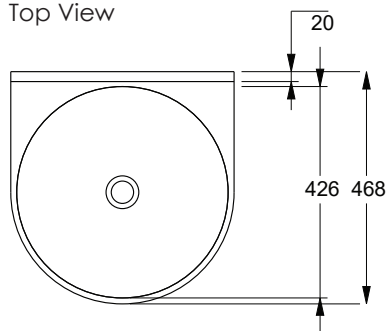

- Material: Matt Solid surface - 100% Acrylic
- Overflow: No
- Tap Holes: No
- Waste Size: 40mm
- Waste Supplied: Yes - 40mm plug and waste solid surface
- Weight: Basin 25.1kg Mirror 4.9kg
- Bowl Capacity: 4.2L

Faucet Details:

For best results, select a spout/faucet with a cascade style aerator (no spray) that uses approx. 5 litres per minute with the water falling at a 90 degree angle to the surface of the vessel.

Top View

Front View

Dimensions are shown in millimetres. Due to the handcrafted nature of Omvivo products measurements are subject to a +/- 5mm manufacturing tolerance.