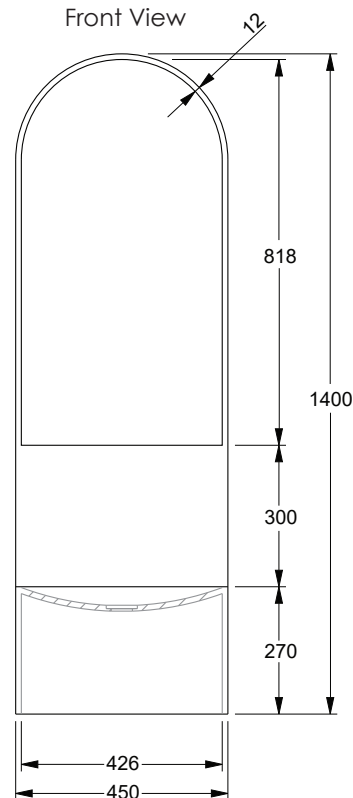

- Material: Matt Solid surface - 100% Acrylic
- Overflow: No
- Tap Holes: No
- Waste Size: 40mm
- Waste Supplied: Yes - 40mm plug and waste solid surface
- Weight: Basin 25.1kg Mirror 4.9kg
- Bowl Capacity: 4.2L

Faucet Details:

For best results, select a spout/faucet with a cascade style aerator (no spray) that uses approx. 5 litres per minute with the water falling at a 90 degree angle to the surface of the vessel.

Top View

Front View

Dimensions are shown in millimetres. Due to the handcrafted nature of Omvivo products measurements are subject to a +/- 5mm manufacturing tolerance.