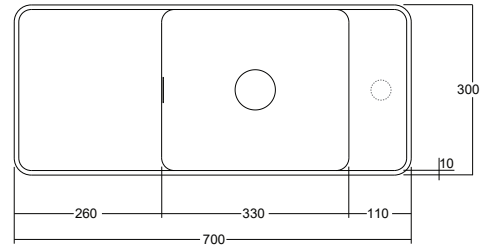

SPECIFICATIONS

MOD 500

Dimensions:	500mm x 250mm x 120mm
Material:	Matt White Solid Surface
Overflow:	Yes
Orientation:	Centre Bowl
Tap Holes:	0 or 1
Waste Size:	32mm
Waste Supplied:	Yes - 32/40mm - with chrome pop-up waste, white solid surface plug available
Weight:	7.8kg
Bowl Capacity:	4.4L

Dimensions are shown in millimetres. Due to the handcrafted nature of Omvivo products measurements are subject to a +/- 5mm manufacturing tolerance.

SPECIFICATIONS

MOD 700

- Dimensions: 700mm x 300mm x 120mm
- Material: Matt White Solid Surface
- Overflow: Yes
- Orientation: Left or Right Hand Bowl
- Tap Holes: 0 or 1
- Waste Size: 32mm
- Waste Supplied: Yes - 32/40mm - with chrome pop-up waste, white solid surface plug available
- Weight: 11.2kg
- Bowl Capacity: 6.1L

SPECIFICATIONS

MOD 900

- Dimensions: 900mm x 300mm x 120mm
- Material: Matt White Solid Surface
- Overflow: Yes
- Orientation: Left or Right Hand Bowl
- Tap Holes: 0 or 1
- Waste Size: 32mm
- Waste Supplied: Yes - 32/40mm - with chrome pop-up waste, white solid surface plug available
- Weight: 13.6kg
- Bowl Capacity: 6.1L

Dimensions are shown in millimetres. Due to the handcrafted nature of Omvivo products measurements are subject to a +/- 5mm manufacturing tolerance.

SPECIFICATIONS

MOD 1200

Dimensions:	1200mm x 300mm x 120mm
Material:	Matt White Solid Surface
Overflow:	Yes
Orientation:	Double Bowl
Tap Holes:	0 or 2
Waste Size:	32mm
Waste Supplied:	Yes - 32/40mm - with chrome pop-up waste, white solid surface plug available
Weight:	18.7kg
Bowl Capacity:	2 x 6.1L