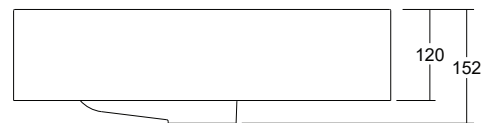

SPECIFICATIONS

MOD 500

Dimensions:	500mm x 250mm x 120mm
Material:	Matt White Solid Surface
Overflow:	Yes
Orientation:	Centre Bowl
Tap Holes:	0 or 1
Waste Size:	32mm
Waste Supplied:	Yes - 32/40mm - with chrome pop-up waste, white solid surface plug available
Weight:	7.8kg
Bowl Capacity:	4.4L

Dimensions are shown in millimetres. Due to the handcrafted nature of Omvivo products measurements are subject to a +/- 5mm manufacturing tolerance.

SPECIFICATIONS

MOD 700

- Dimensions: 700mm x 300mm x 120mm
- Material: Matt White Solid Surface
- Overflow: Yes
- Orientation: Left or Right Hand Bowl
- Tap Holes: 0 or 1
- Waste Size: 32mm
- Waste Supplied: Yes - 32/40mm - with chrome pop-up waste, white solid surface plug available
- Weight: 11.2kg
- Bowl Capacity: 6.1L

SPECIFICATIONS

MOD 900

- Dimensions: 900mm x 300mm x 120mm
- Material: Matt White Solid Surface
- Overflow: Yes
- Orientation: Left or Right Hand Bowl
- Tap Holes: 0 or 1
- Waste Size: 32mm
- Waste Supplied: Yes - 32/40mm - with chrome pop-up waste, white solid surface plug available
- Weight: 13.6kg
- Bowl Capacity: 6.1L

Dimensions are shown in millimetres. Due to the handcrafted nature of Omvivo products measurements are subject to a +/- 5mm manufacturing tolerance.

SPECIFICATIONS

MOD 1200

Dimensions:	1200mm x 300mm x 120mm
Material:	Matt White Solid Surface
Overflow:	Yes
Orientation:	Double Bowl
Tap Holes:	0 or 2
Waste Size:	32mm
Waste Supplied:	Yes - 32/40mm - with chrome pop-up waste, white solid surface plug available
Weight:	18.7kg
Bowl Capacity:	2 x 6.1L