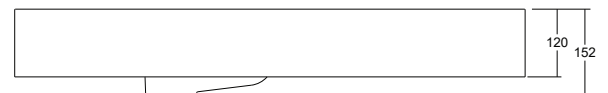

SPECIFICATIONS

MOD 500

Dimensions:	500mm x 250mm x 120mm
Material:	Matt White Solid Surface
Overflow:	Yes
Orientation:	Centre Bowl
Tap Holes:	0 or 1
Waste Size:	32mm
Waste Supplied:	Yes - 32/40mm - with chrome pop-up waste, white solid surface plug available
Weight:	7.8kg
Bowl Capacity:	4.4L

Dimensions are shown in millimetres. Due to the handcrafted nature of Omvivo products measurements are subject to a +/- 5mm manufacturing tolerance.

SPECIFICATIONS

MOD 700

- Dimensions: 700mm x 300mm x 120mm
- Material: Matt White Solid Surface
- Overflow: Yes
- Orientation: Left or Right Hand Bowl
- Tap Holes: 0 or 1
- Waste Size: 32mm
- Waste Supplied: Yes - 32/40mm - with chrome pop-up waste, white solid surface plug available
- Weight: 11.2kg
- Bowl Capacity: 6.1L

SPECIFICATIONS

MOD 900

- Dimensions: 900mm x 300mm x 120mm
- Material: Matt White Solid Surface
- Overflow: Yes
- Orientation: Left or Right Hand Bowl
- Tap Holes: 0 or 1
- Waste Size: 32mm
- Waste Supplied: Yes - 32/40mm - with chrome pop-up waste, white solid surface plug available
- Weight: 13.6kg
- Bowl Capacity: 6.1L

Dimensions are shown in millimetres. Due to the handcrafted nature of Omvivo products measurements are subject to a +/- 5mm manufacturing tolerance.

SPECIFICATIONS

MOD 1200

Dimensions:	1200mm x 300mm x 120mm
Material:	Matt White Solid Surface
Overflow:	Yes
Orientation:	Double Bowl
Tap Holes:	0 or 2
Waste Size:	32mm
Waste Supplied:	Yes - 32/40mm - with chrome pop-up waste, white solid surface plug available
Weight:	18.7kg
Bowl Capacity:	2 x 6.1L