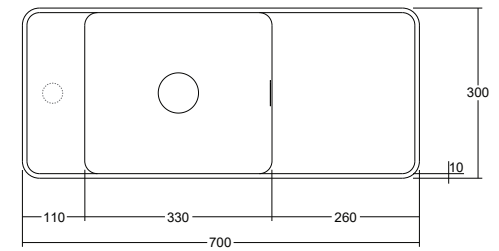

SPECIFICATIONS

MOD 500

Dimensions:	500mm x 250mm x 120mm
Material:	Matt White Solid Surface
Overflow:	Yes
Orientation:	Centre Bowl
Tap Holes:	0 or 1
Waste Size:	32mm
Waste Supplied:	Yes - 32/40mm - with chrome pop-up waste, white solid surface plug available
Weight:	7.8kg
Bowl Capacity:	4.4L

Dimensions are shown in millimetres. Due to the handcrafted nature of Omvivo products measurements are subject to a +/- 5mm manufacturing tolerance.

SPECIFICATIONS

MOD 700

- Dimensions: 700mm x 300mm x 120mm
- Material: Matt White Solid Surface
- Overflow: Yes
- Orientation: Left or Right Hand Bowl
- Tap Holes: 0 or 1
- Waste Size: 32mm
- Waste Supplied: Yes - 32/40mm - with chrome pop-up waste, white solid surface plug available
- Weight: 11.2kg
- Bowl Capacity: 6.1L

SPECIFICATIONS

MOD 900

- Dimensions: 900mm x 300mm x 120mm
- Material: Matt White Solid Surface
- Overflow: Yes
- Orientation: Left or Right Hand Bowl
- Tap Holes: 0 or 1
- Waste Size: 32mm
- Waste Supplied: Yes - 32/40mm - with chrome pop-up waste, white solid surface plug available
- Weight: 13.6kg
- Bowl Capacity: 6.1L

Dimensions are shown in millimetres. Due to the handcrafted nature of Omvivo products measurements are subject to a +/- 5mm manufacturing tolerance.

SPECIFICATIONS

MOD 1200

Dimensions:	1200mm x 300mm x 120mm
Material:	Matt White Solid Surface
Overflow:	Yes
Orientation:	Double Bowl
Tap Holes:	0 or 2
Waste Size:	32mm
Waste Supplied:	Yes - 32/40mm - with chrome pop-up waste, white solid surface plug available
Weight:	18.7kg
Bowl Capacity:	2 x 6.1L