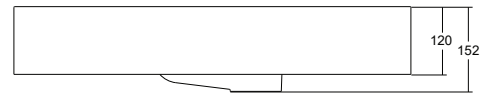

SPECIFICATIONS

MOD 500

Dimensions:	500mm x 250mm x 120mm
Material:	Matt White Solid Surface
Overflow:	Yes
Orientation:	Centre Bowl
Tap Holes:	0 or 1
Waste Size:	32mm
Waste Supplied:	Yes - 32/40mm - with chrome pop-up waste, white solid surface plug available
Weight:	7.8kg
Bowl Capacity:	4.4L

Dimensions are shown in millimetres. Due to the handcrafted nature of Omvivo products measurements are subject to a +/- 5mm manufacturing tolerance.

SPECIFICATIONS

MOD 700

- Dimensions: 700mm x 300mm x 120mm
- Material: Matt White Solid Surface
- Overflow: Yes
- Orientation: Left or Right Hand Bowl
- Tap Holes: 0 or 1
- Waste Size: 32mm
- Waste Supplied: Yes - 32/40mm - with chrome pop-up waste, white solid surface plug available
- Weight: 11.2kg
- Bowl Capacity: 6.1L

SPECIFICATIONS

MOD 900

- Dimensions: 900mm x 300mm x 120mm
- Material: Matt White Solid Surface
- Overflow: Yes
- Orientation: Left or Right Hand Bowl
- Tap Holes: 0 or 1
- Waste Size: 32mm
- Waste Supplied: Yes - 32/40mm - with chrome pop-up waste, white solid surface plug available
- Weight: 13.6kg
- Bowl Capacity: 6.1L

Dimensions are shown in millimetres. Due to the handcrafted nature of Omvivo products measurements are subject to a +/- 5mm manufacturing tolerance.

SPECIFICATIONS

MOD 1200

Dimensions:	1200mm x 300mm x 120mm
Material:	Matt White Solid Surface
Overflow:	Yes
Orientation:	Double Bowl
Tap Holes:	0 or 2
Waste Size:	32mm
Waste Supplied:	Yes - 32/40mm - with chrome pop-up waste, white solid surface plug available
Weight:	18.7kg
Bowl Capacity:	2 x 6.1L