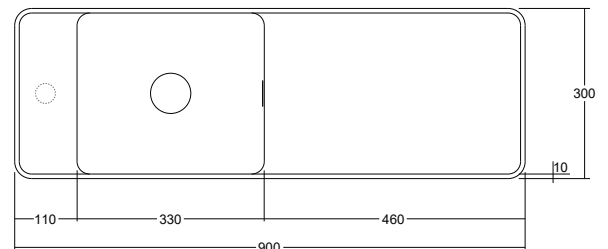

SPECIFICATIONS

MOD 500

Dimensions:	500mm x 250mm x 120mm
Material:	Matt White Solid Surface
Overflow:	Yes
Orientation:	Centre Bowl
Tap Holes:	0 or 1
Waste Size:	32mm
Waste Supplied:	Yes - 32/40mm - with chrome pop-up waste, white solid surface plug available
Weight:	7.8kg
Bowl Capacity:	4.4L

Dimensions are shown in millimetres. Due to the handcrafted nature of Omvivo products measurements are subject to a +/- 5mm manufacturing tolerance.

SPECIFICATIONS

MOD 700

- Dimensions: 700mm x 300mm x 120mm
- Material: Matt White Solid Surface
- Overflow: Yes
- Orientation: Left or Right Hand Bowl
- Tap Holes: 0 or 1
- Waste Size: 32mm
- Waste Supplied: Yes - 32/40mm - with chrome pop-up waste, white solid surface plug available
- Weight: 11.2kg
- Bowl Capacity: 6.1L

SPECIFICATIONS

MOD 900

- Dimensions: 900mm x 300mm x 120mm
- Material: Matt White Solid Surface
- Overflow: Yes
- Orientation: Left or Right Hand Bowl
- Tap Holes: 0 or 1
- Waste Size: 32mm
- Waste Supplied: Yes - 32/40mm - with chrome pop-up waste, white solid surface plug available
- Weight: 13.6kg
- Bowl Capacity: 6.1L

Dimensions are shown in millimetres. Due to the handcrafted nature of Omvivo products measurements are subject to a +/- 5mm manufacturing tolerance.

SPECIFICATIONS

MOD 1200

Dimensions:	1200mm x 300mm x 120mm
Material:	Matt White Solid Surface
Overflow:	Yes
Orientation:	Double Bowl
Tap Holes:	0 or 2
Waste Size:	32mm
Waste Supplied:	Yes - 32/40mm - with chrome pop-up waste, white solid surface plug available
Weight:	18.7kg
Bowl Capacity:	2 x 6.1L