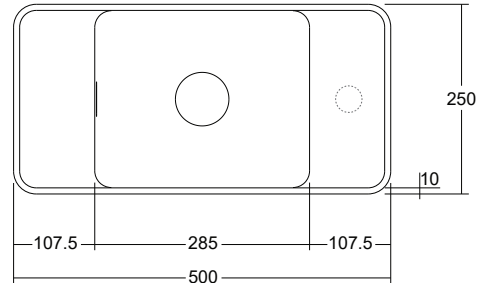

SPECIFICATIONS

MOD 500

Dimensions:	500mm x 250mm x 120mm
Material:	Matt White Solid Surface
Overflow:	Yes
Orientation:	Centre Bowl
Tap Holes:	0 or 1
Waste Size:	32mm
Waste Supplied:	Yes - 32/40mm - with chrome pop-up waste, white solid surface plug available
Weight:	7.8kg
Bowl Capacity:	4.4L

Dimensions are shown in millimetres. Due to the handcrafted nature of Omvivo products measurements are subject to a +/- 5mm manufacturing tolerance.

SPECIFICATIONS

MOD 700

- Dimensions: 700mm x 300mm x 120mm
- Material: Matt White Solid Surface
- Overflow: Yes
- Orientation: Left or Right Hand Bowl
- Tap Holes: 0 or 1
- Waste Size: 32mm
- Waste Supplied: Yes - 32/40mm - with chrome pop-up waste, white solid surface plug available
- Weight: 11.2kg
- Bowl Capacity: 6.1L

SPECIFICATIONS

MOD 900

- Dimensions: 900mm x 300mm x 120mm
- Material: Matt White Solid Surface
- Overflow: Yes
- Orientation: Left or Right Hand Bowl
- Tap Holes: 0 or 1
- Waste Size: 32mm
- Waste Supplied: Yes - 32/40mm - with chrome pop-up waste, white solid surface plug available
- Weight: 13.6kg
- Bowl Capacity: 6.1L

Dimensions are shown in millimetres. Due to the handcrafted nature of Omvivo products measurements are subject to a +/- 5mm manufacturing tolerance.

SPECIFICATIONS

MOD 1200

Dimensions:	1200mm x 300mm x 120mm
Material:	Matt White Solid Surface
Overflow:	Yes
Orientation:	Double Bowl
Tap Holes:	0 or 2
Waste Size:	32mm
Waste Supplied:	Yes - 32/40mm - with chrome pop-up waste, white solid surface plug available
Weight:	18.7kg
Bowl Capacity:	2 x 6.1L