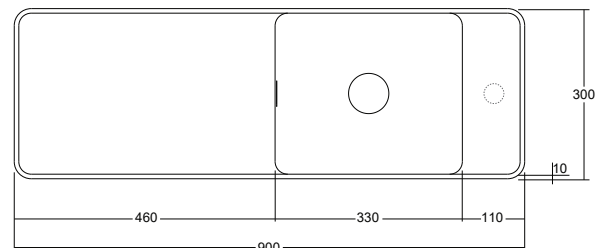

SPECIFICATIONS

MOD 500

Dimensions:	500mm x 250mm x 120mm
Material:	Matt White Solid Surface
Overflow:	Yes
Orientation:	Centre Bowl
Tap Holes:	0 or 1
Waste Size:	32mm
Waste Supplied:	Yes - 32/40mm - with chrome pop-up waste, white solid surface plug available
Weight:	7.8kg
Bowl Capacity:	4.4L

Dimensions are shown in millimetres. Due to the handcrafted nature of Omvivo products measurements are subject to a +/- 5mm manufacturing tolerance.

SPECIFICATIONS

MOD 700

- Dimensions: 700mm x 300mm x 120mm
- Material: Matt White Solid Surface
- Overflow: Yes
- Orientation: Left or Right Hand Bowl
- Tap Holes: 0 or 1
- Waste Size: 32mm
- Waste Supplied: Yes - 32/40mm - with chrome pop-up waste, white solid surface plug available
- Weight: 11.2kg
- Bowl Capacity: 6.1L

SPECIFICATIONS

MOD 900

- Dimensions: 900mm x 300mm x 120mm
- Material: Matt White Solid Surface
- Overflow: Yes
- Orientation: Left or Right Hand Bowl
- Tap Holes: 0 or 1
- Waste Size: 32mm
- Waste Supplied: Yes - 32/40mm - with chrome pop-up waste, white solid surface plug available
- Weight: 13.6kg
- Bowl Capacity: 6.1L

Dimensions are shown in millimetres. Due to the handcrafted nature of Omvivo products measurements are subject to a +/- 5mm manufacturing tolerance.

SPECIFICATIONS

MOD 1200

Dimensions:	1200mm x 300mm x 120mm
Material:	Matt White Solid Surface
Overflow:	Yes
Orientation:	Double Bowl
Tap Holes:	0 or 2
Waste Size:	32mm
Waste Supplied:	Yes - 32/40mm - with chrome pop-up waste, white solid surface plug available
Weight:	18.7kg
Bowl Capacity:	2 x 6.1L