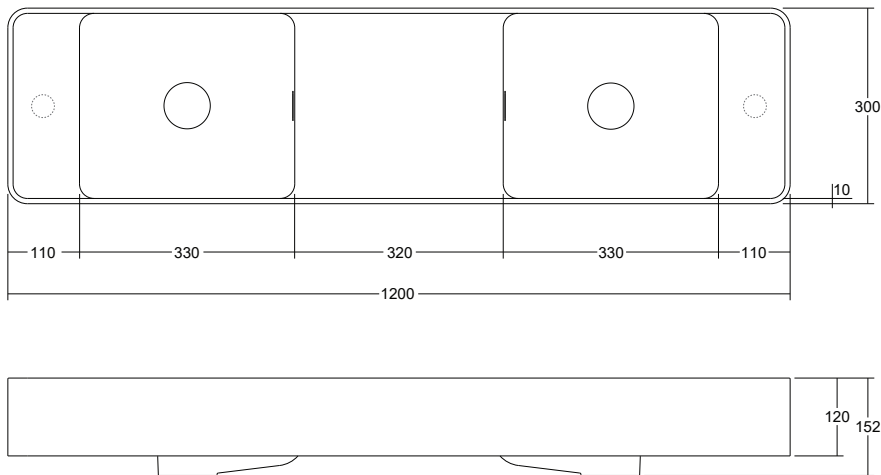

SPECIFICATIONS

MOD 500

Dimensions:	500mm x 250mm x 120mm
Material:	Matt White Solid Surface
Overflow:	Yes
Orientation:	Centre Bowl
Tap Holes:	0 or 1
Waste Size:	32mm
Waste Supplied:	Yes - 32/40mm - with chrome pop-up waste, white solid surface plug available
Weight:	7.8kg
Bowl Capacity:	4.4L

Dimensions are shown in millimetres. Due to the handcrafted nature of Omvivo products measurements are subject to a +/- 5mm manufacturing tolerance.

SPECIFICATIONS

MOD 700

- Dimensions: 700mm x 300mm x 120mm
- Material: Matt White Solid Surface
- Overflow: Yes
- Orientation: Left or Right Hand Bowl
- Tap Holes: 0 or 1
- Waste Size: 32mm
- Waste Supplied: Yes - 32/40mm - with chrome pop-up waste, white solid surface plug available
- Weight: 11.2kg
- Bowl Capacity: 6.1L

SPECIFICATIONS

MOD 900

- Dimensions: 900mm x 300mm x 120mm
- Material: Matt White Solid Surface
- Overflow: Yes
- Orientation: Left or Right Hand Bowl
- Tap Holes: 0 or 1
- Waste Size: 32mm
- Waste Supplied: Yes - 32/40mm - with chrome pop-up waste, white solid surface plug available
- Weight: 13.6kg
- Bowl Capacity: 6.1L

Dimensions are shown in millimetres. Due to the handcrafted nature of Omvivo products measurements are subject to a +/- 5mm manufacturing tolerance.

SPECIFICATIONS

MOD 1200

Dimensions:	1200mm x 300mm x 120mm
Material:	Matt White Solid Surface
Overflow:	Yes
Orientation:	Double Bowl
Tap Holes:	0 or 2
Waste Size:	32mm
Waste Supplied:	Yes - 32/40mm - with chrome pop-up waste, white solid surface plug available
Weight:	18.7kg
Bowl Capacity:	2 x 6.1L