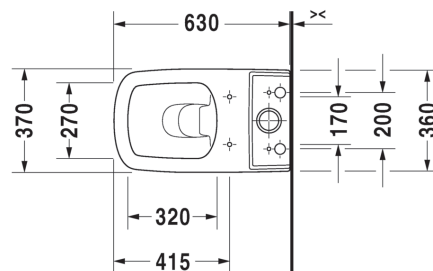

Technical Diagrams

BATHROOM COLLECTIVE

Phone Number: (02) 9011-5711