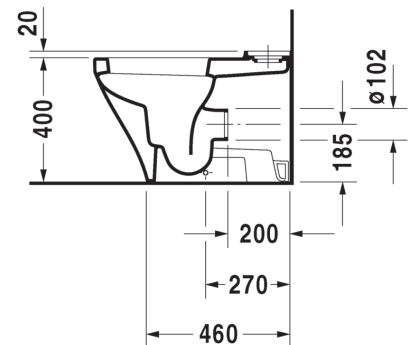

Technical Diagrams

BATHROOM COLLECTIVE

Phone Number: (02) 9011-5711