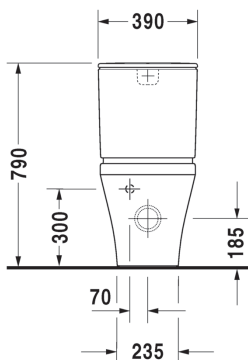

Technical Diagrams

BATHROOM COLLECTIVE

Phone Number: (02) 9011-5711