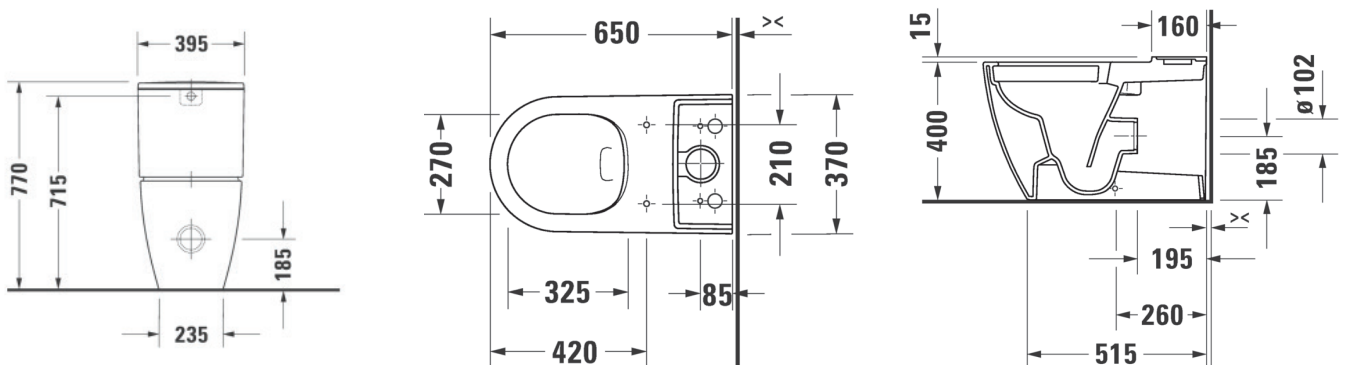

Technical Diagrams

BATHROOM COLLECTIVE

Phone Number: (02) 9011-5711