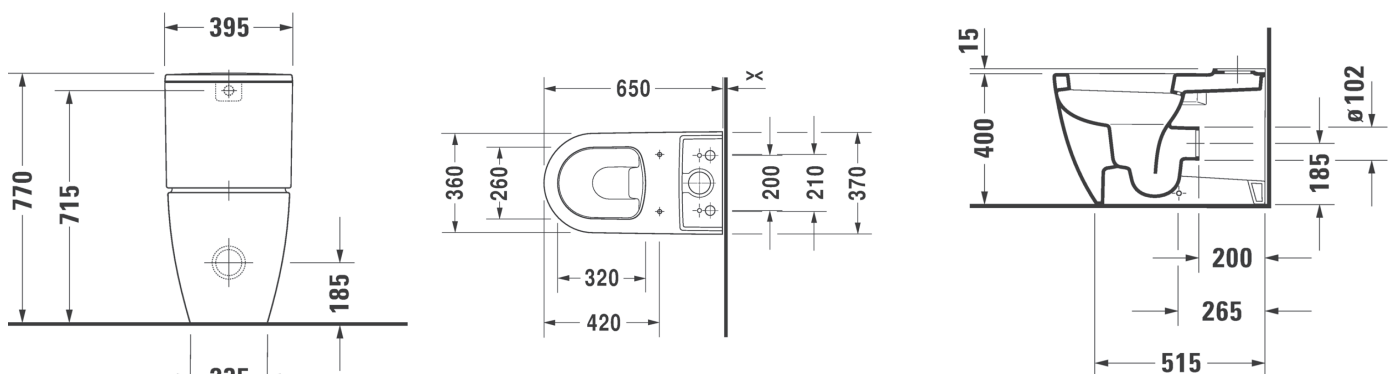

Technical Diagrams

BATHROOM COLLECTIVE

Phone Number: (02) 9011-5711