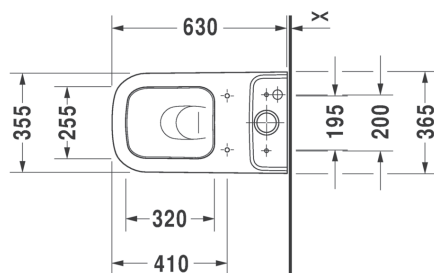

Technical Diagrams

WC-Sitz
006451/006459

BATHROOM COLLECTIVE

Phone Number: (02) 9011-5711