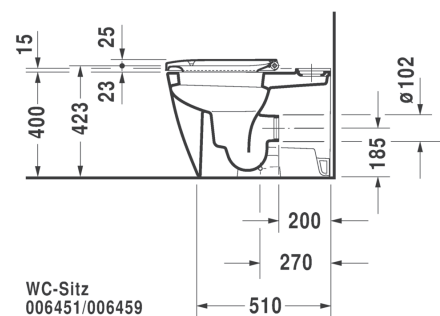

Technical Diagrams

WC-Sitz
006451/006459

BATHROOM COLLECTIVE

Phone Number: (02) 9011-5711