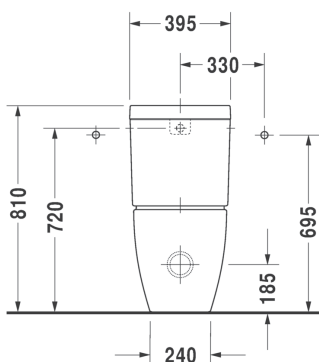

Technical Diagrams

WC-Sitz
006451/006459

BATHROOM COLLECTIVE

Phone Number: (02) 9011-5711