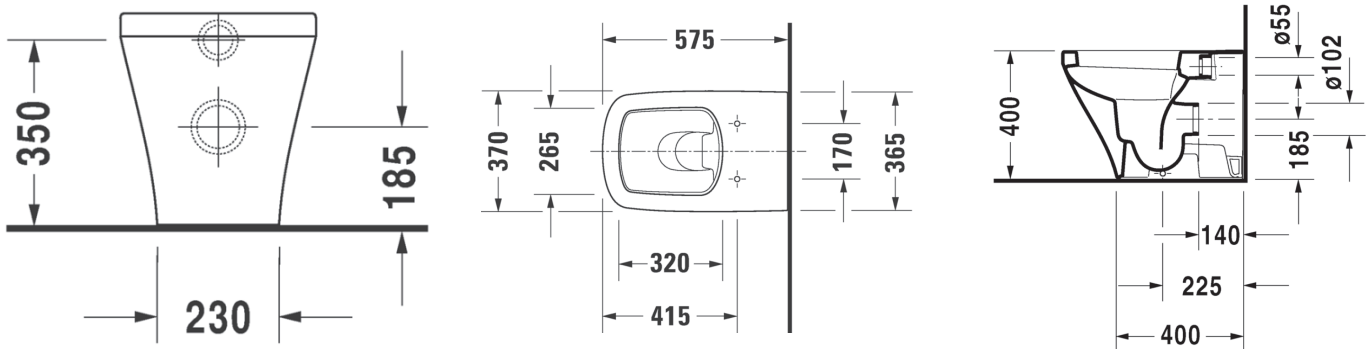

Technical Diagrams

BATHROOM COLLECTIVE

Phone Number: (02) 9011-5711