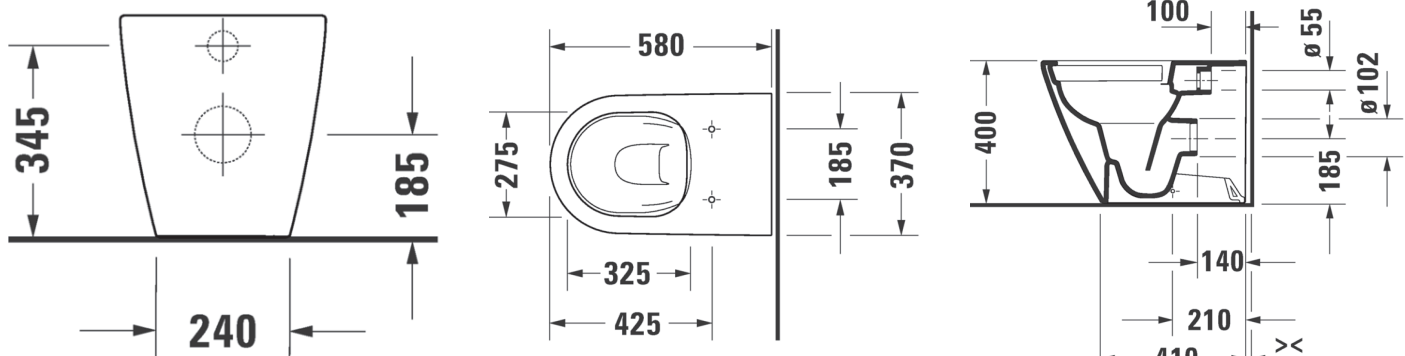

Technical Diagrams

BATHROOM COLLECTIVE

Phone Number: (02) 9011-5711