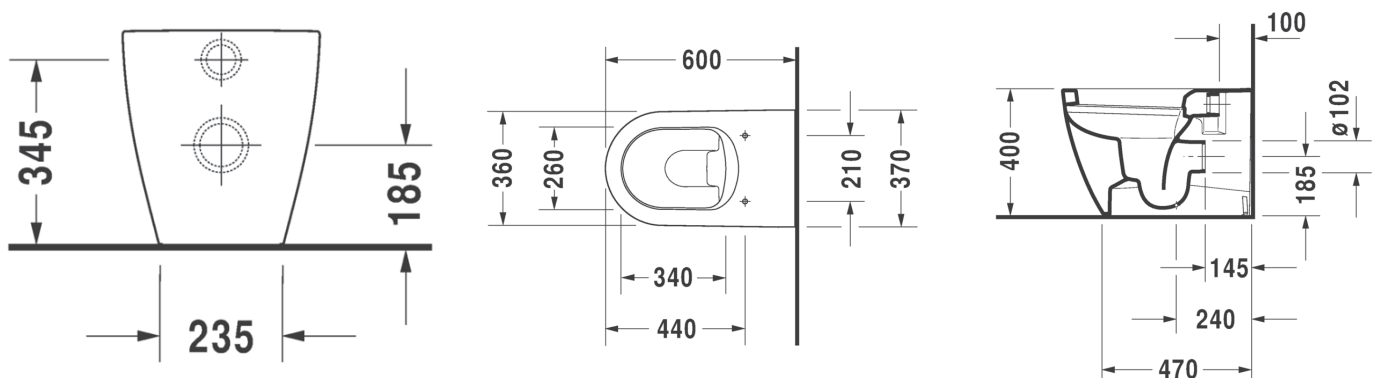

Technical Diagrams

BATHROOM COLLECTIVE

Phone Number: (02) 9011-5711