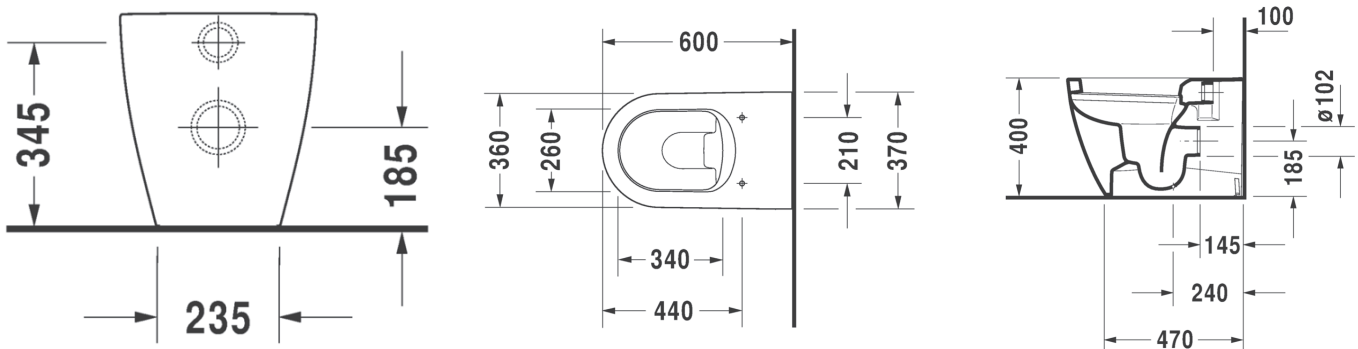

Technical Diagrams

BATHROOM COLLECTIVE

Phone Number: (02) 9011-5711