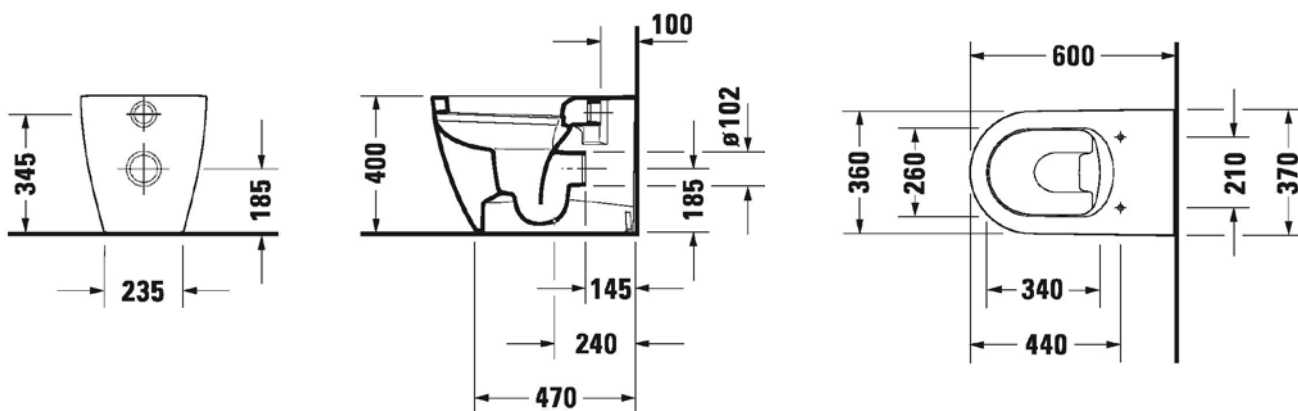

Technical Diagram

BATHROOM COLLECTIVE

Phone Number: (02) 9011-5711

* Conditions apply.

LAST UPDATED: 25 OCT 2024