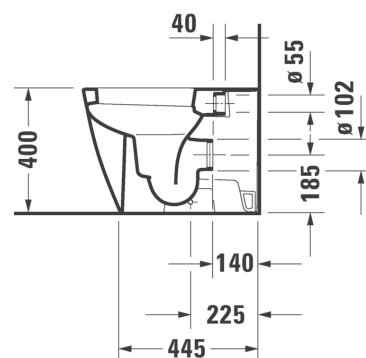

Technical Diagrams

BATHROOM COLLECTIVE

Phone Number: (02) 9011-5711