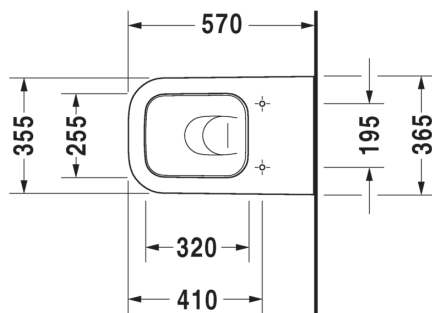

Technical Diagrams

BATHROOM COLLECTIVE

Phone Number: (02) 9011-5711