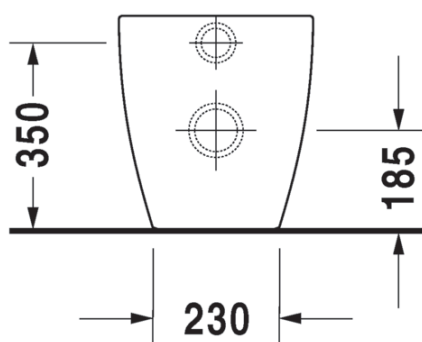

Technical Diagrams

BATHROOM COLLECTIVE

Phone Number: (02) 9011-5711