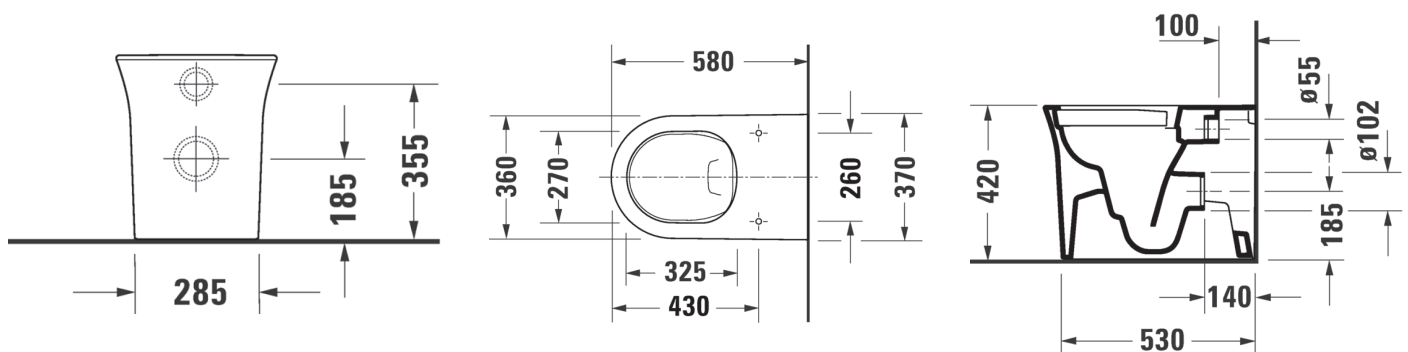

Technical Diagrams

BATHROOM COLLECTIVE

Phone Number: (02) 9011-5711