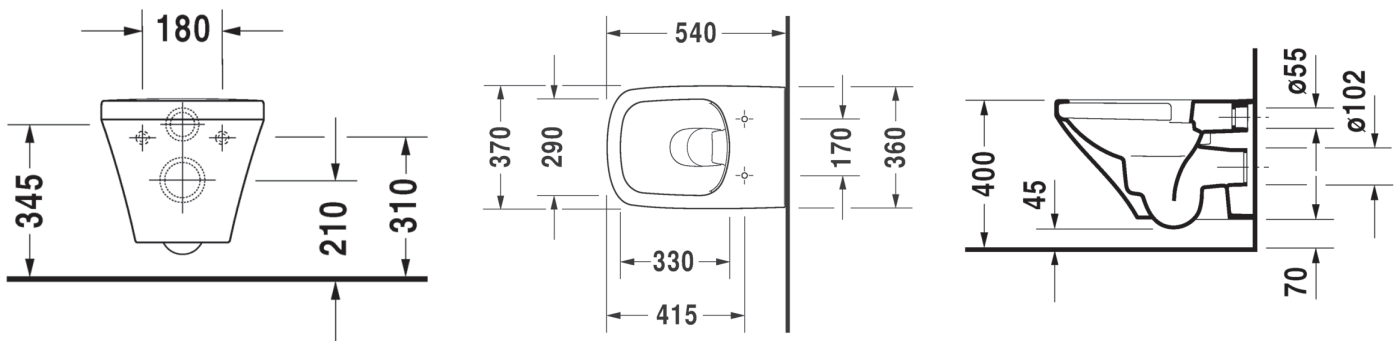

Technical Diagrams

BATHROOM COLLECTIVE

Phone Number: (02) 9011-5711