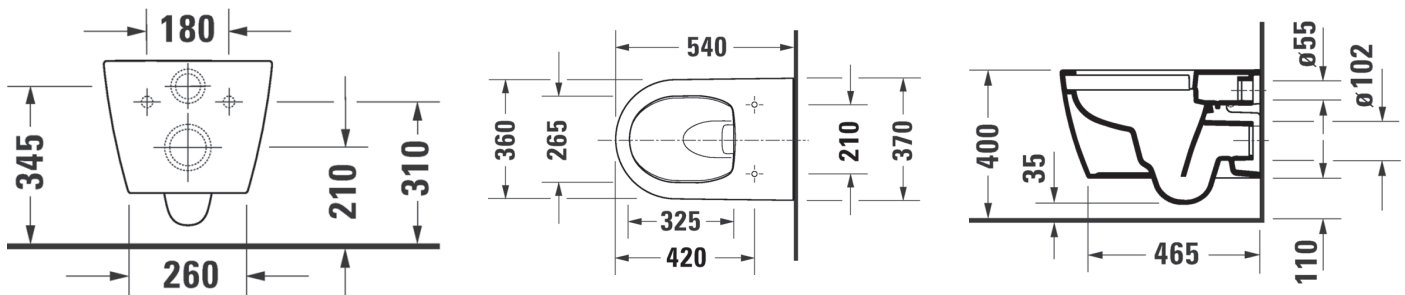

Technical Diagrams

BATHROOM COLLECTIVE

Phone Number: (02) 9011-5711