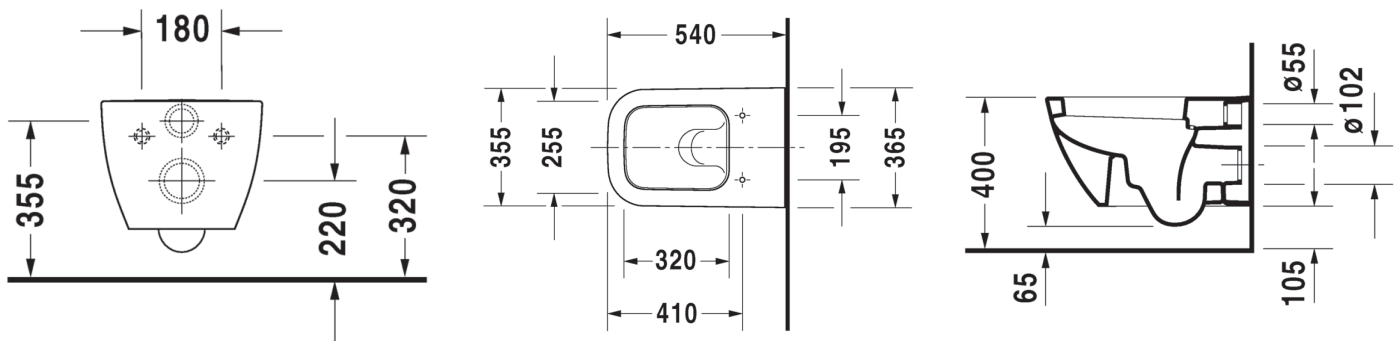

Happy D.2 New W/H Pan

CODE: D4222209

Product Information

Collection	Happy D.2
Designer	sieger design
Colour	Alpine White
Seat	Soft Closing
Trap	P-Trap
WELS Rating	4 Star
Water Consumption	4.6/3L (3.3 Avg) Flush

Inclusions	Toilet WM 540mm Happy D.2 white
	Seat and cover Happy D.2, white
Options	Noise Reduction Gasket
Warranty	15 Years (Conditions Apply)

Technical Diagrams

BATHROOM COLLECTIVE

Phone Number: (02) 9011-5711