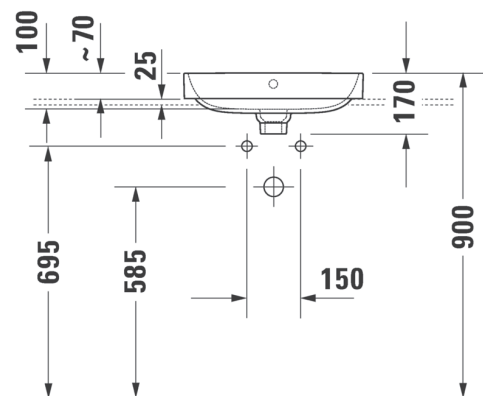

Technical Diagrams

BATHROOM COLLECTIVE

Phone Number: (02) 9011-5711