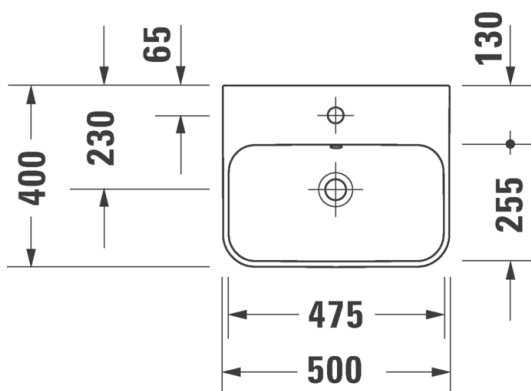

Technical Diagrams

BATHROOM COLLECTIVE

Phone Number: (02) 9011-5711