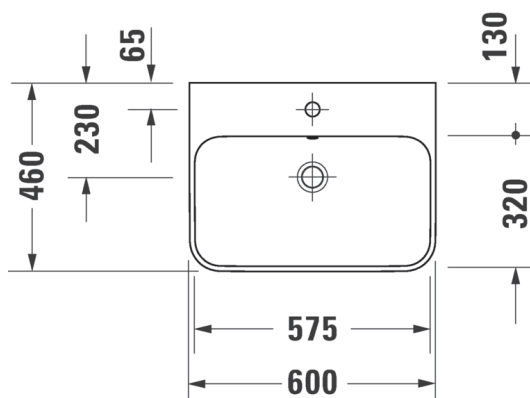

Technical Diagrams

BATHROOM COLLECTIVE

Phone Number: (02) 9011-5711