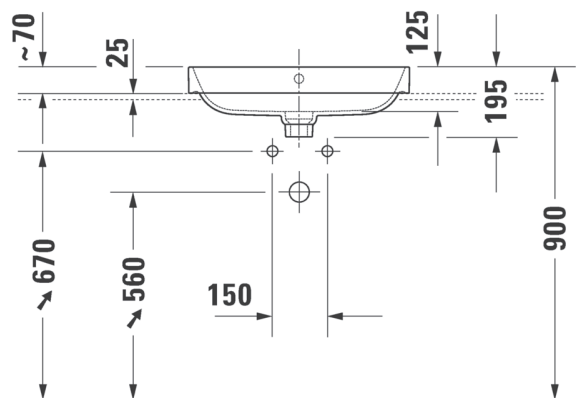

Technical Diagrams

BATHROOM COLLECTIVE

Phone Number: (02) 9011-5711