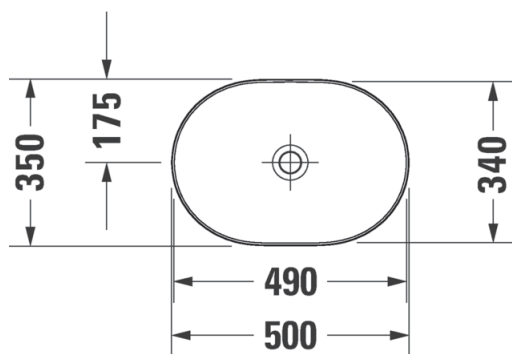

Luv Washbowl

CODE: 0379500000

Product Information

Dimensions	500 x 350mm
Collection	Luv
Finish	Gloss Alpine White
Overflow	No

Designer	Cecilie Manz
Warranty	15 years parts, 1 year labour

Technical Diagrams