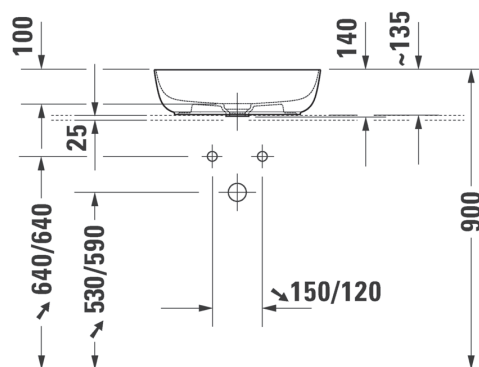

Luv Washbowl

CODE: 0379500000

Product Information

Dimensions	500 x 350mm
Collection	Luv
Finish	Gloss Alpine White
Overflow	No

Designer	Cecilie Manz
Warranty	15 years parts, 1 year labour

Technical Diagrams