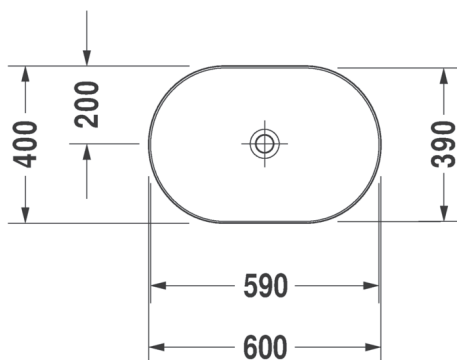

Luv Washbowl

CODE: 0379600000

Product Information

Dimensions	600 x 400mm	Designer	Cecilie Manz
Collection	Luv	Warranty	15 years parts, 1 year labour
Finish	Gloss Alpine White		
Overflow	No		

Technical Diagrams