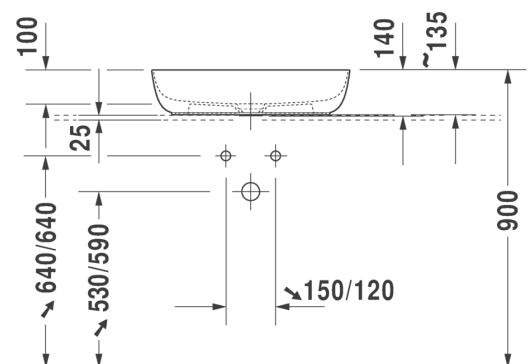

Luv Washbowl

CODE: 0379600000

Product Information

Dimensions	600 x 400mm	Designer	Cecilie Manz
Collection	Luv	Warranty	15 years parts, 1 year labour
Finish	Gloss Alpine White		
Overflow	No		

Technical Diagrams