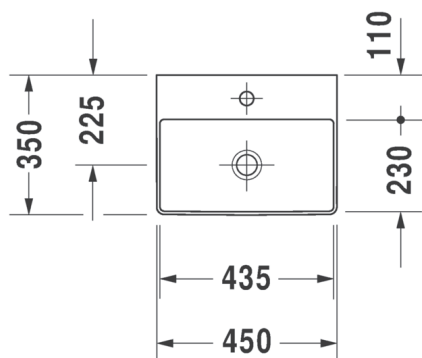

Technical Diagrams

BATHROOM COLLECTIVE

Phone Number: (02) 9011-5711