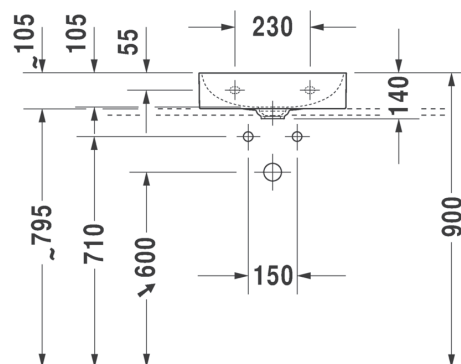

Technical Diagrams

BATHROOM COLLECTIVE

Phone Number: (02) 9011-5711