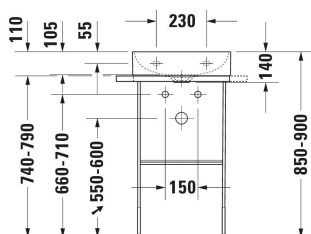

DuraSquare Metal console # 003109..00 / 003109..00

|< 516 mm >|

Metal console	Dimension	Weight	Order number
Type of mounting: Floorstanding, Mounting under washbasin, Height with feet: 50 mm, Incl. mounting material: Yes, Reversible: Yes, Incl. towel rail: Yes			
<b>Colors</b>			
10 Chrome 46 Black Matt			
<b>Variant</b>			
Chrome Polished	515x790 mm	6.000 kg	003109..00
Black Matt	516x790 mm	6.000 kg	003109..00
<b>Accessory</b>			
Glass inserts Material: Glass	420 x 264 mm	2.3 kg	009966
<b>Suitable products</b>			
Hand basin DuraCeram®, Rectangular, Tap hole platform: Yes, Overflow: No, Incl. ceramic drain cover, Incl. slotted waste, Underside glazed, Back side glazed: No, 450 mm, 450 x 350 mm	450 x 350 mm		073245

All drawings contain the necessary measurements which are subject to standard tolerances. They are stated in mm and are non-binding. Exact measurements, in particular for customised installation scenarios, can only be taken from the finished piece.