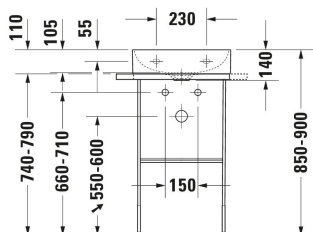

DuraSquare Metal console # 003109..00 / 003109..00

|< 516 mm >|

Metal console	Dimension	Weight	Order number
Type of mounting: Floorstanding, Mounting under washbasin, Height with feet: 50 mm, Incl. mounting material: Yes, Reversible: Yes, Incl. towel rail: Yes			
<b>Colors</b>			
10 Chrome 46 Black Matt			
<b>Variant</b>			
Chrome Polished	515x790 mm	6.000 kg	003109..00
Black Matt	516x790 mm	6.000 kg	003109..00
<b>Accessory</b>			
Glass inserts Material: Glass	420 x 264 mm	2.3 kg	009966
<b>Suitable products</b>			
Hand basin DuraCeram®, Rectangular, Tap hole platform: Yes, Overflow: No, Incl. ceramic drain cover, Incl. slotted waste, Underside glazed, Back side glazed: No, 450 mm, 450 x 350 mm	450 x 350 mm		073245

All drawings contain the necessary measurements which are subject to standard tolerances. They are stated in mm and are non-binding. Exact measurements, in particular for customised installation scenarios, can only be taken from the finished piece.