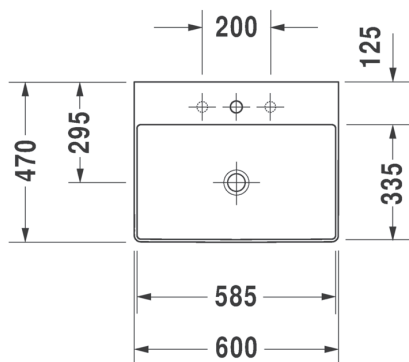

Technical Diagrams

BATHROOM COLLECTIVE

Phone Number: (02) 9011-5711