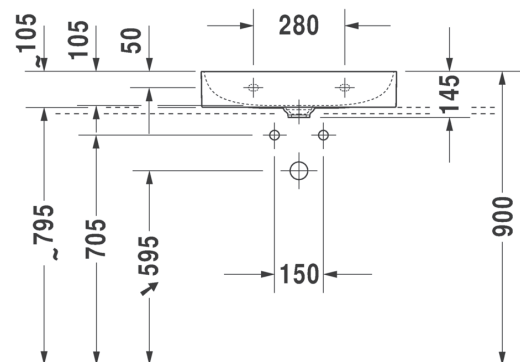

Technical Diagrams

BATHROOM COLLECTIVE

Phone Number: (02) 9011-5711