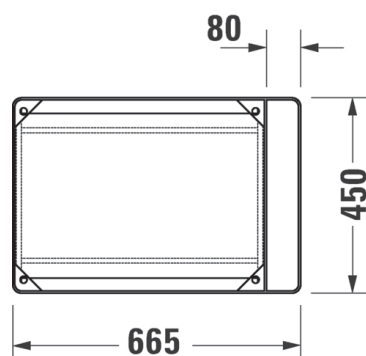

Technical Diagrams

BATHROOM COLLECTIVE

Phone Number: (02) 9011-5711