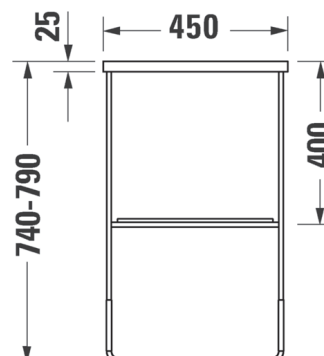

Technical Diagrams

BATHROOM COLLECTIVE

Phone Number: (02) 9011-5711