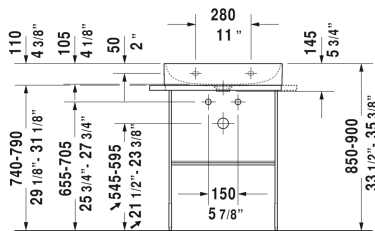

DuraSquare Metal console floorstanding ** # 003101..00

| < 26 1/8" Inch > |

Metal console floorstanding **	Dimension	Weight	Order number
height adjustable +2", hardware included, for washbasin # 235360, towel rail right or left, reversible			
Colors			
10 Chrome 46 Black Matt			
Variant			
Chrome	26 1/8" x 17 3/4" Inch	13.2 lb	003101..00
Infobox			
** Glass inserts are not included - please order separately			
Suitable products			
Furniture washbasin without overflow, with faucet deck, ceramic covered slotted waste included, underside fully glazed, hardware included, wall-mounted, 23 5/8" x 18 1/2" Inch	23 5/8" x 18 1/2" Inch		235360
Glass inserts safety glass, for metal console # 003101, 003102, 22 1/2" x 15" Inch	22 1/2" x 15" Inch		009964

All drawings contain the necessary measurements which are subject to standard tolerances. They are stated in inch & mm and are non-binding. Exact measurements, in particular for customized installation scenarios, can only be taken from the finished ceramic piece.