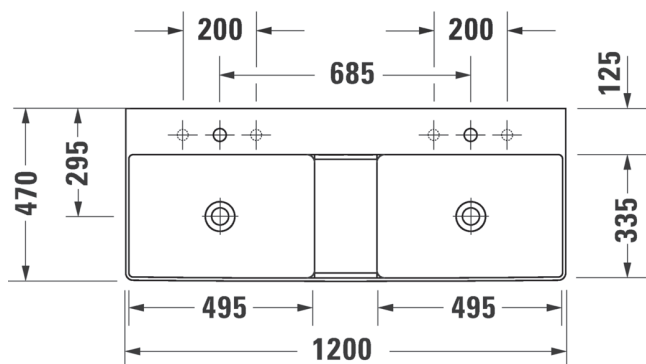

Technical Diagrams

BATHROOM COLLECTIVE

Phone Number: (02) 9011-5711