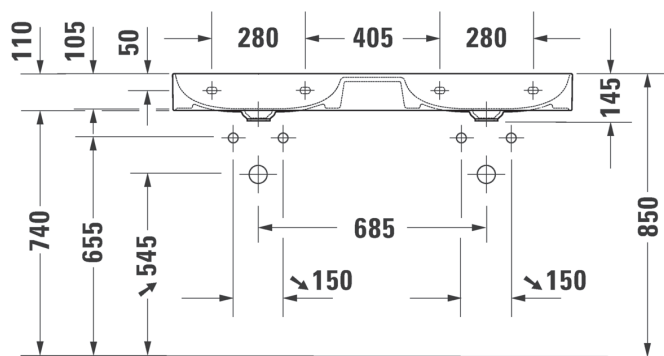

Technical Diagrams

BATHROOM COLLECTIVE

Phone Number: (02) 9011-5711