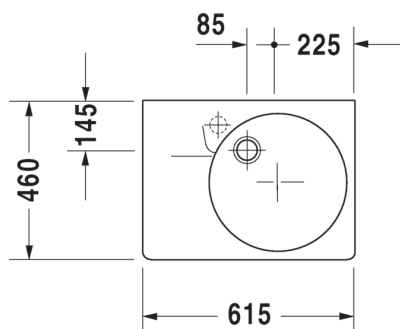

Technical Diagrams

BATHROOM COLLECTIVE

Phone Number: (02) 9011-5711