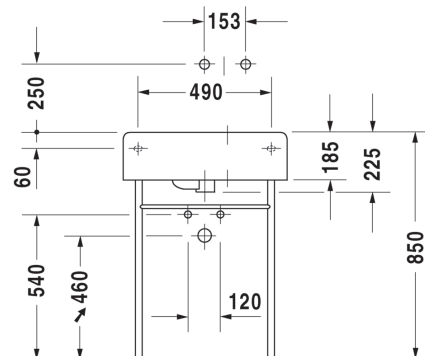

Technical Diagrams

BATHROOM COLLECTIVE

Phone Number: (02) 9011-5711