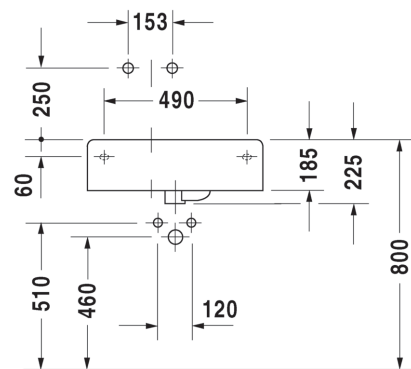

Technical Diagrams

BATHROOM COLLECTIVE

Phone Number: (02) 9011-5711