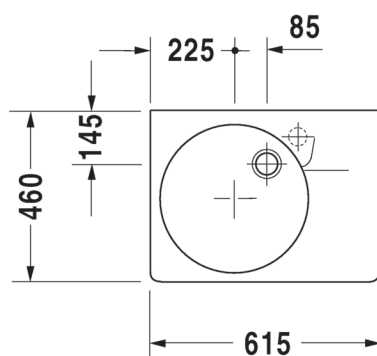

Technical Diagrams

BATHROOM COLLECTIVE

Phone Number: (02) 9011-5711