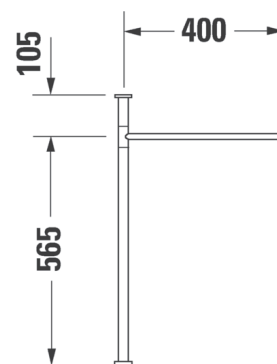

Technical Diagrams

BATHROOM COLLECTIVE

Phone Number: (02) 9011-5711