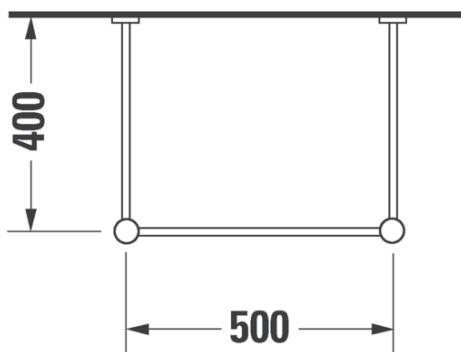

Technical Diagrams

BATHROOM COLLECTIVE

Phone Number: (02) 9011-5711