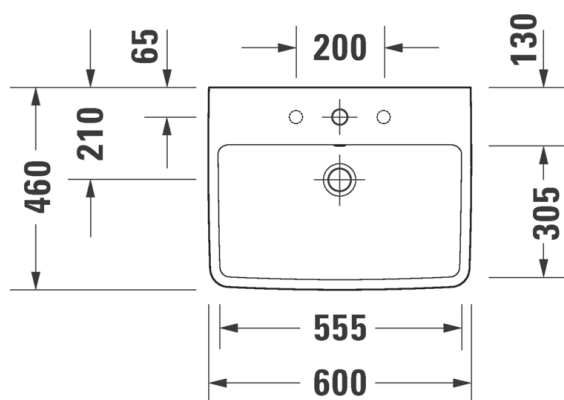

Technical Diagrams

BATHROOM COLLECTIVE

Phone Number: (02) 9011-5711