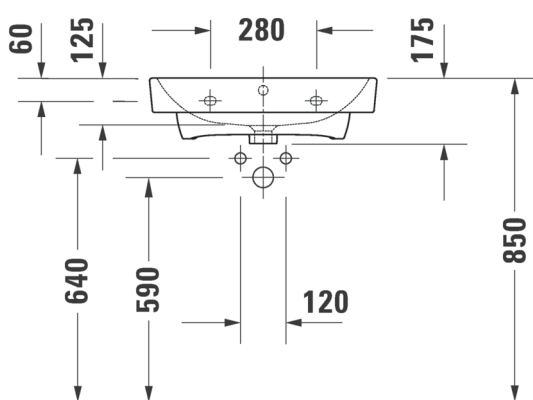

Technical Diagrams

BATHROOM COLLECTIVE

Phone Number: (02) 9011-5711