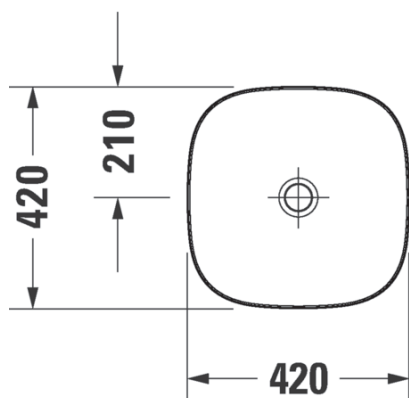

Technical Diagrams

BATHROOM COLLECTIVE

Phone Number: (02) 9011-5711