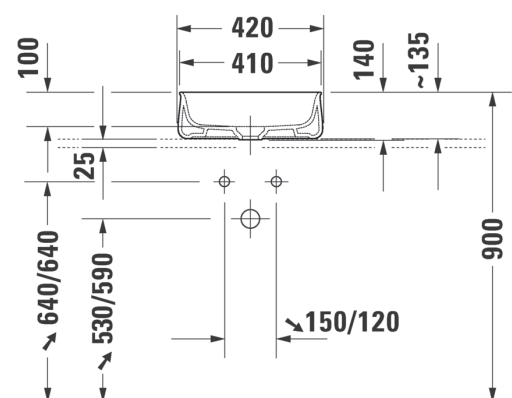

Technical Diagrams

BATHROOM COLLECTIVE

Phone Number: (02) 9011-5711