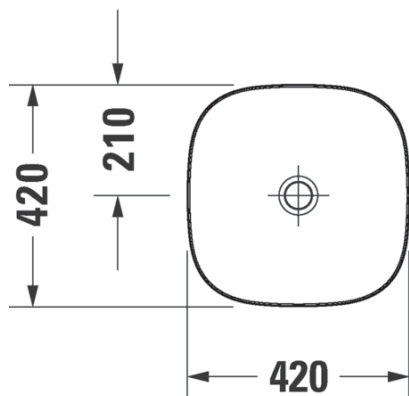

Technical Diagrams

BATHROOM COLLECTIVE

Phone Number: (02) 9011-5711