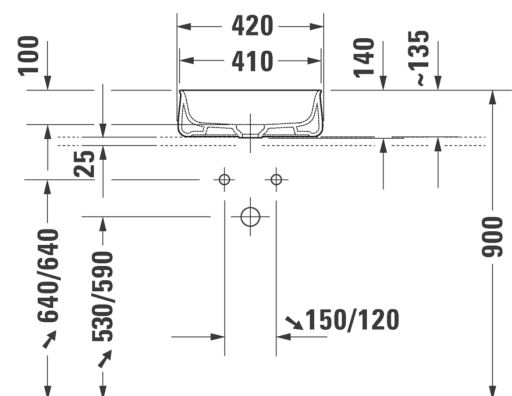

Technical Diagrams

BATHROOM COLLECTIVE

Phone Number: (02) 9011-5711