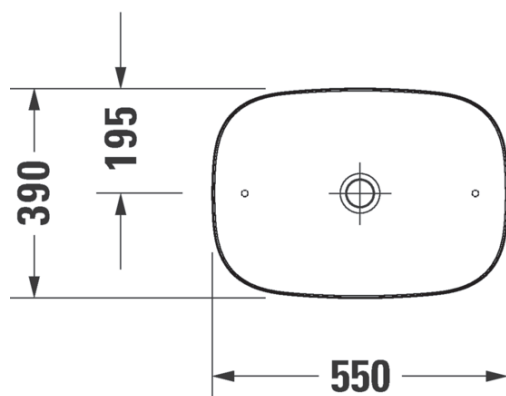

Technical Diagrams

BATHROOM COLLECTIVE

Phone Number: (02) 9011-5711