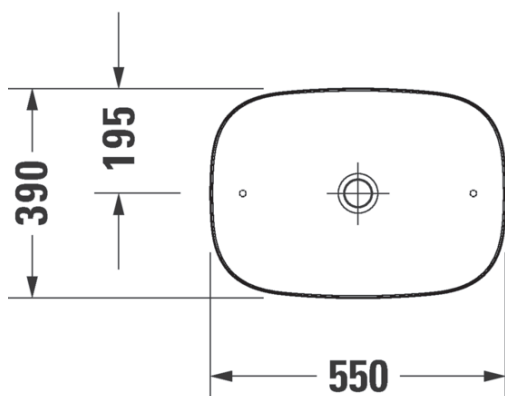

Technical Diagrams

BATHROOM COLLECTIVE

Phone Number: (02) 9011-5711