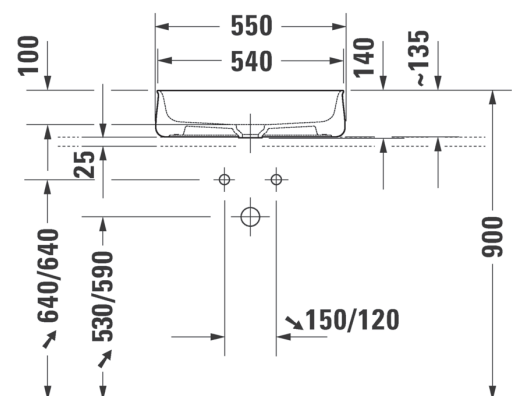

Technical Diagrams

BATHROOM COLLECTIVE

Phone Number: (02) 9011-5711