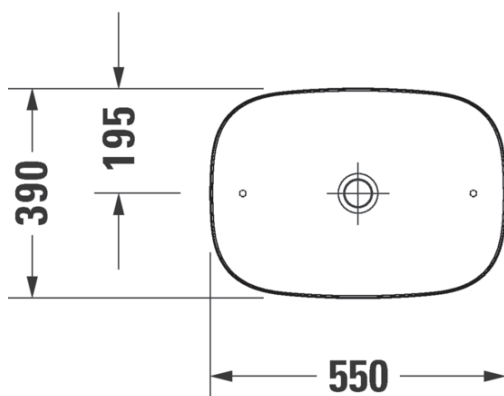

Technical Diagrams

BATHROOM COLLECTIVE

Phone Number: (02) 9011-5711