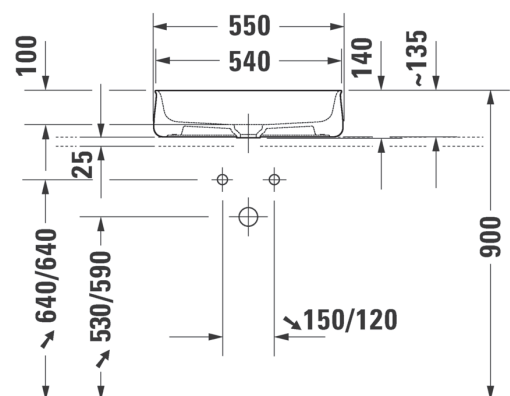

Technical Diagrams

BATHROOM COLLECTIVE

Phone Number: (02) 9011-5711