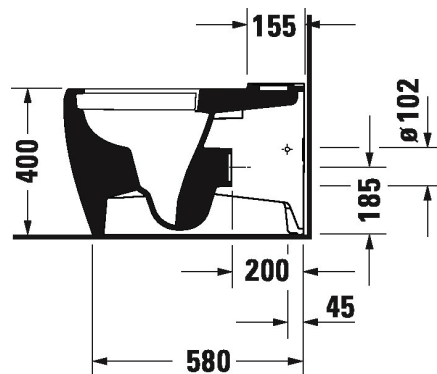

Technical Diagrams

BATHROOM COLLECTIVE

Phone Number: (02) 9011-5711