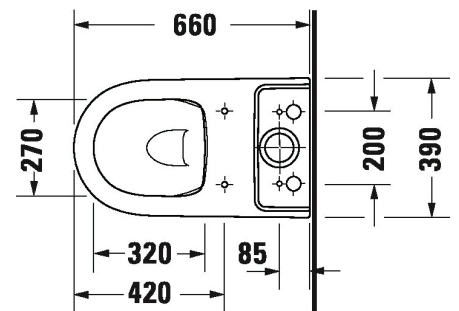

Technical Diagrams

BATHROOM COLLECTIVE

Phone Number: (02) 9011-5711