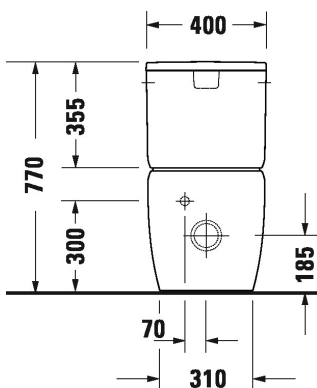

Technical Diagrams

BATHROOM COLLECTIVE

Phone Number: (02) 9011-5711