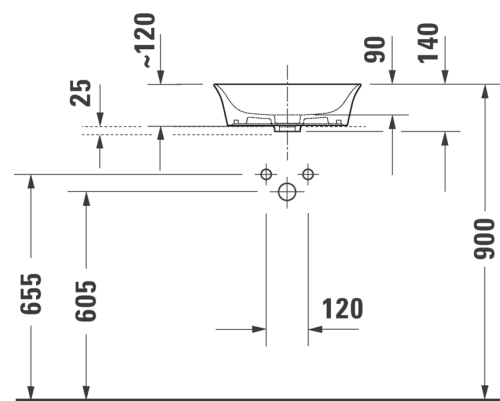

Technical Diagrams

BATHROOM COLLECTIVE

Phone Number: (02) 9011-5711