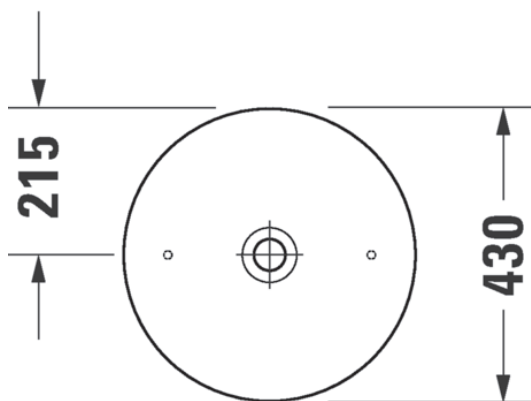

Technical Diagrams

BATHROOM COLLECTIVE

Phone Number: (02) 9011-5711