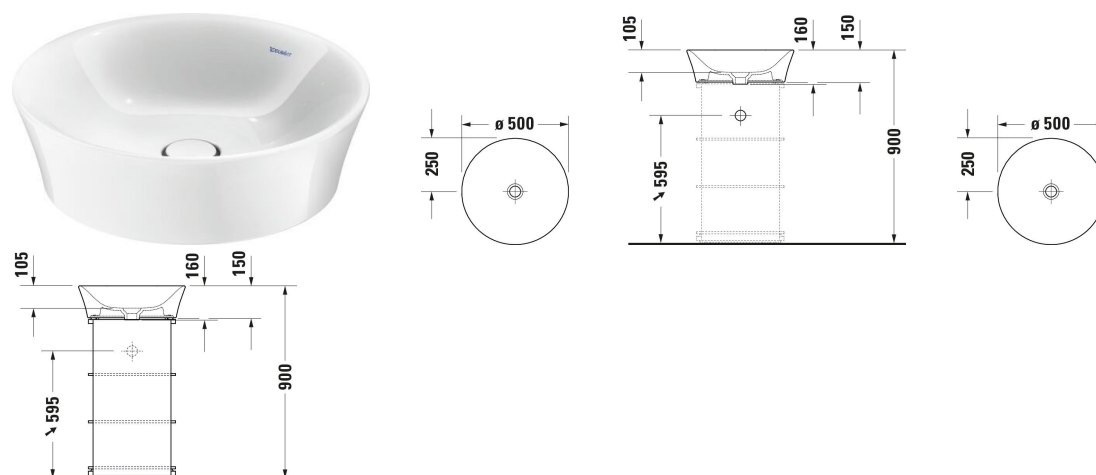

White Tulip Washbasin # 2365500070

| < Ø 500 mm > |

Washbasin	Dimension	Weight	Order number
Round, Tap hole platform: No, Overflow: No, Incl. ceramic drain cover, Incl. slotted waste, 500 mm			
Colors			
00 White Alpin			
Variant			
☒ White High Gloss, Number of washing areas: 1 Middle	500x160 mm	10.500 kg	2365500070
Infobox			
Washbasin has to be installed with Duravit furniture			
Sanitary ceramics with the special WonderGliss surface finish will remain clean and attractive-looking for a long time to come. When ordering WonderGliss please add a "1" as eleventh digit to the model number.			
Accessory			
Design siphon Material: Brass, Outlet drain: horizontal, Suitable for Washbasin	70 x 425 mm	1.5 kg	005036
Suitable products			
Vanity unit floorstanding Number of open compartments: 3, Without handle, 410 x 410 mm	410 x 410 mm		WT4239
Recommended faucets