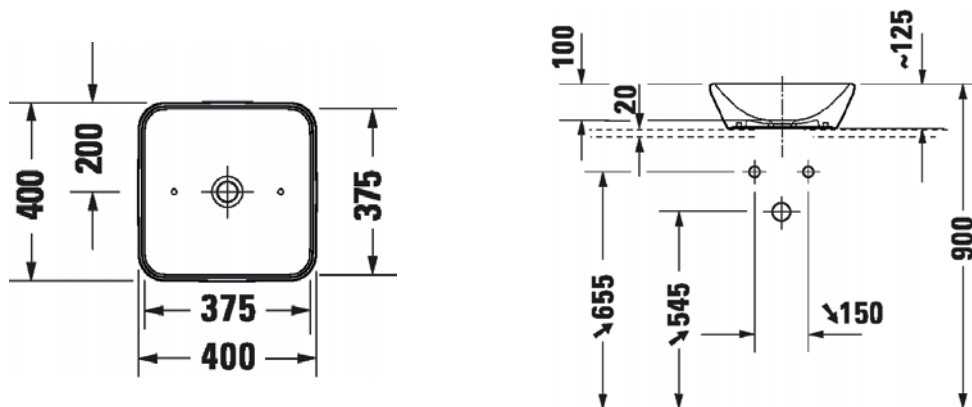

2397400070

D-Neo Square Above Counter Basin

400mm, White

Product Information

Collection: D-Neo

Designer: Bertrand Lejoly

Warranty*: 15 Years

Dimensions: 400 x 400mm

Waste: 32mm (not included)

Overflow: No

Technical Diagram

BATHROOM COLLECTIVE

Phone Number: (02) 9011-5711

* Conditions apply.

LAST UPDATED: 25 OCT 2024