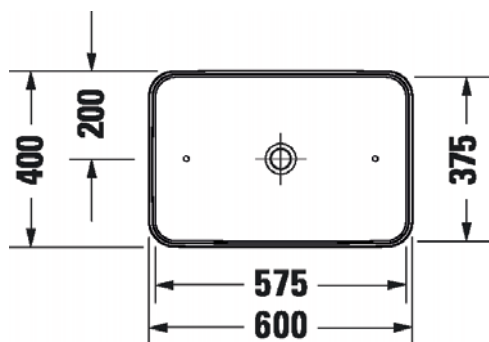

2397600070

D-Neo Rectangular Above Counter Basin

600mm, White

Product Information

Collection: D-Neo

Designer: Bertrand Lejoly

Warranty*: 15 Years

Dimensions: 600 x 400mm

Waste: 32mm (not included)

Overflow: No

Technical Diagram

BATHROOM COLLECTIVE

Phone Number: (02) 9011-5711

* Conditions apply.

LAST UPDATED: 25 OCT 2024