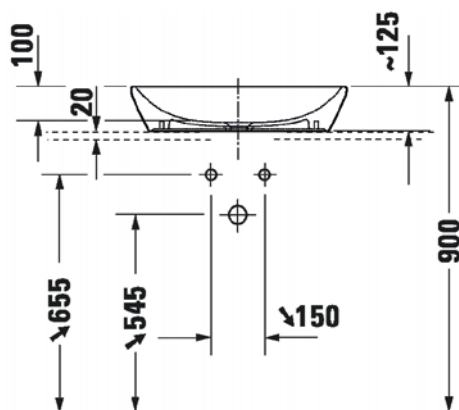

2397600070

D-Neo Rectangular Above Counter Basin

600mm, White

Product Information

Collection: D-Neo

Designer: Bertrand Lejoly

Warranty*: 15 Years

Dimensions: 600 x 400mm

Waste: 32mm (not included)

Overflow: No

Technical Diagram

BATHROOM COLLECTIVE

Phone Number: (02) 9011-5711

* Conditions apply.

LAST UPDATED: 25 OCT 2024