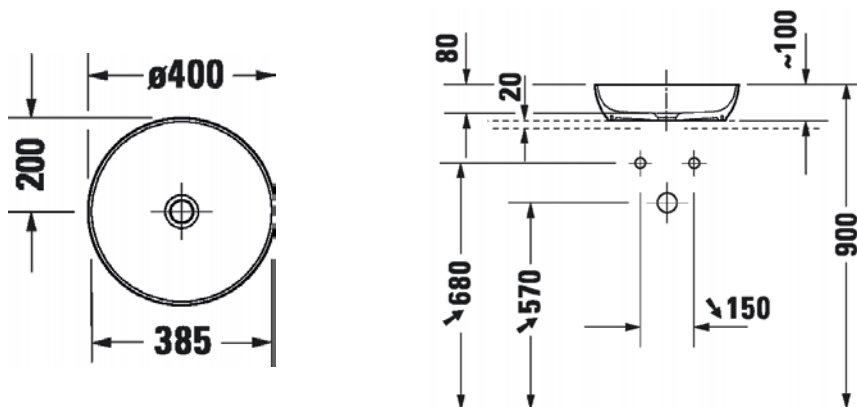

Technical Diagram

BATHROOM COLLECTIVE

Phone Number: (02) 9011-5711

* Conditions apply.

LAST UPDATED: 25 OCT 2024