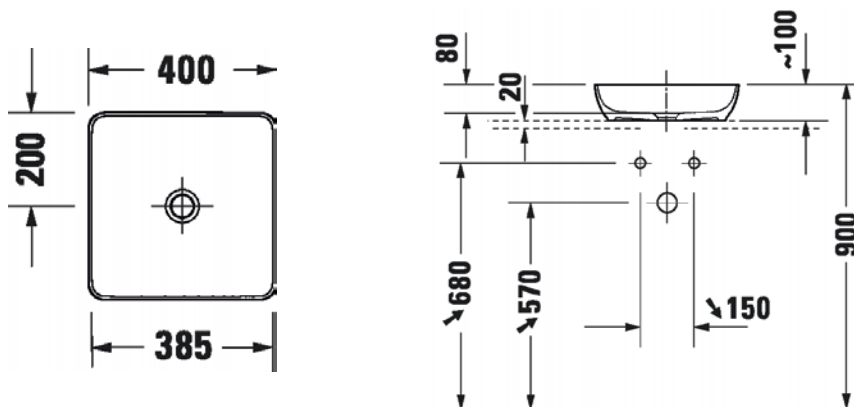

2660013200

Sivida Above Counter Basin Square

400mm, Satin Matte White

Product Information

Collection: Sivida

Designer: Philippe Starck

Warranty*: 15 Years

Dimensions: 400 x 400mm

Waste: 32mm (not included)

Overflow: No

Technical Diagram

BATHROOM COLLECTIVE

Phone Number: (02) 9011-5711

* Conditions apply.

LAST UPDATED: 25 OCT 2024