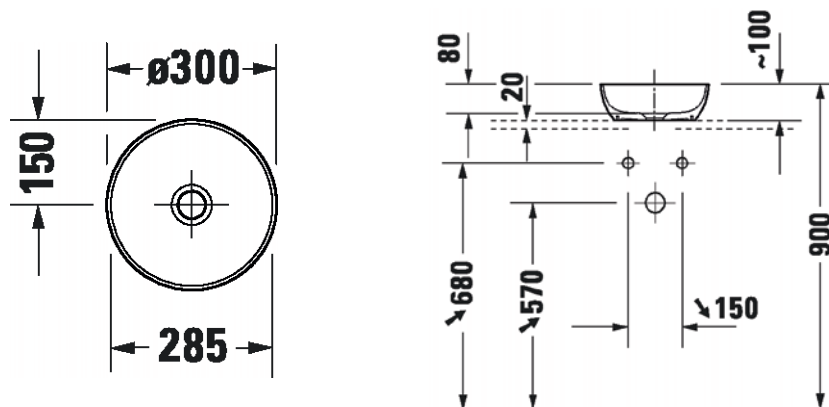

# Sivida Above Counter Basin Round

Ø 300mm, Satin Matte White

## Product Information

**Collection:** Sivida

**Designer:** Philippe Starck

**Warranty\*:** 15 Years

**Dimensions:** 300mm

**Waste:** 32mm (not included)

**Overflow:** No

## Technical Diagram

\* Conditions apply.

LAST UPDATED: 25 OCT 2024