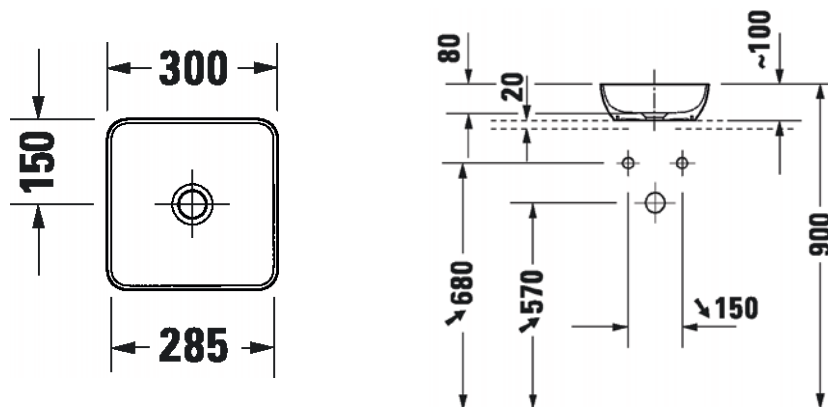

2660033200

Sivida Above Counter Basin Square

300mm, Satin Matte White

Product Information

Collection: Sivida

Designer: Philippe Starck

Warranty*: 15 Years

Dimensions: 300 x 300mm

Waste: 32mm (not included)

Overflow: No

Technical Diagram

BATHROOM COLLECTIVE

Phone Number: (02) 9011-5711

* Conditions apply.

LAST UPDATED: 25 OCT 2024