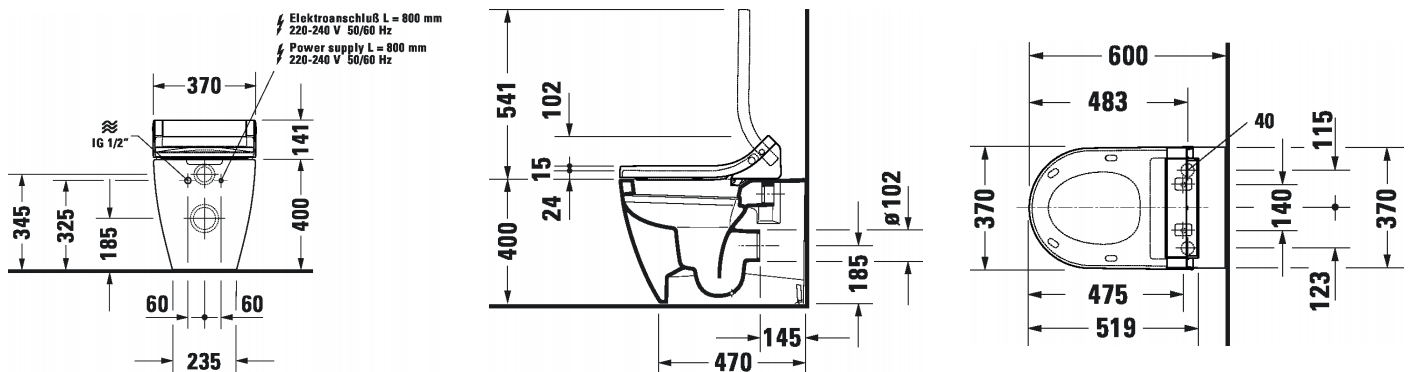

Technical Diagrams

BATHROOM COLLECTIVE

Phone Number: (02) 9011-5711