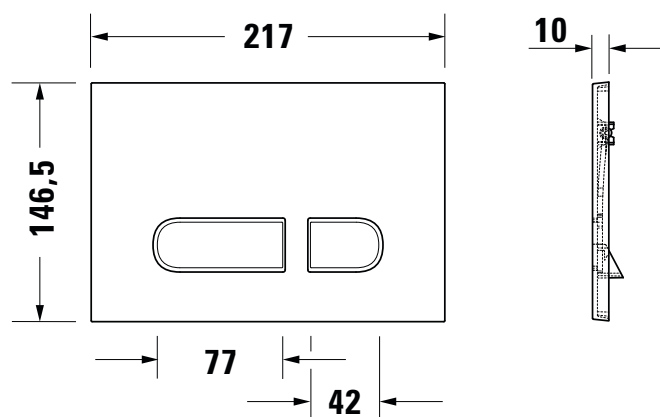

WD5008011000

A1 Flush Plate

ABS, White

Features

- Modern design
- White finish
- Suitable for DuraSystem® in-wall cisterns

Technical Diagram

BATHROOM COLLECTIVE

Phone Number: (02) 9011-5711