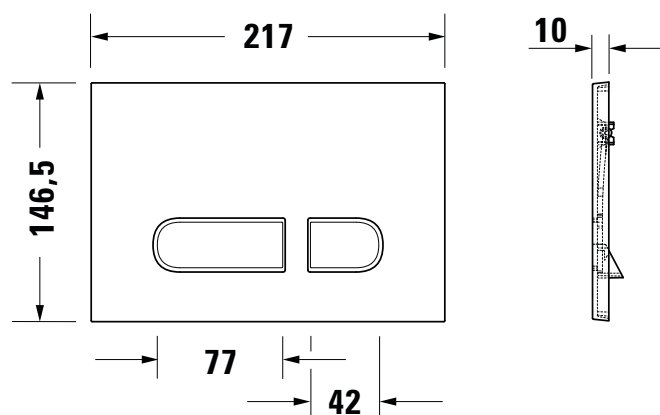

Technical Diagram

BATHROOM COLLECTIVE

Phone Number: (02) 9011-5711