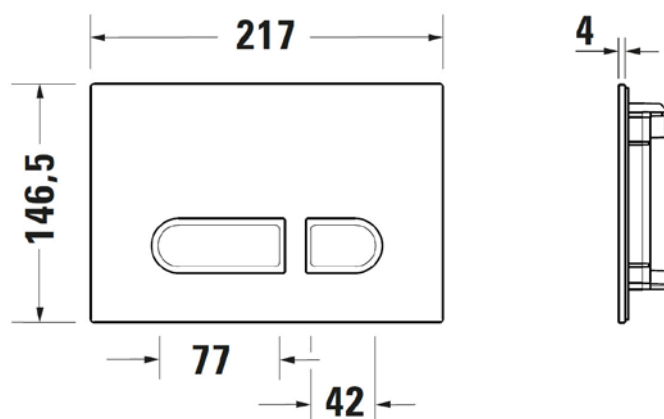

WD5011012060

A1 Flush Plate

Glass, White

Features

- Modern design
- White glass finish
- Suitable for DuraSystem® in-wall cisterns

Technical Diagram

BATHROOM COLLECTIVE

Phone Number: (02) 9011-5711